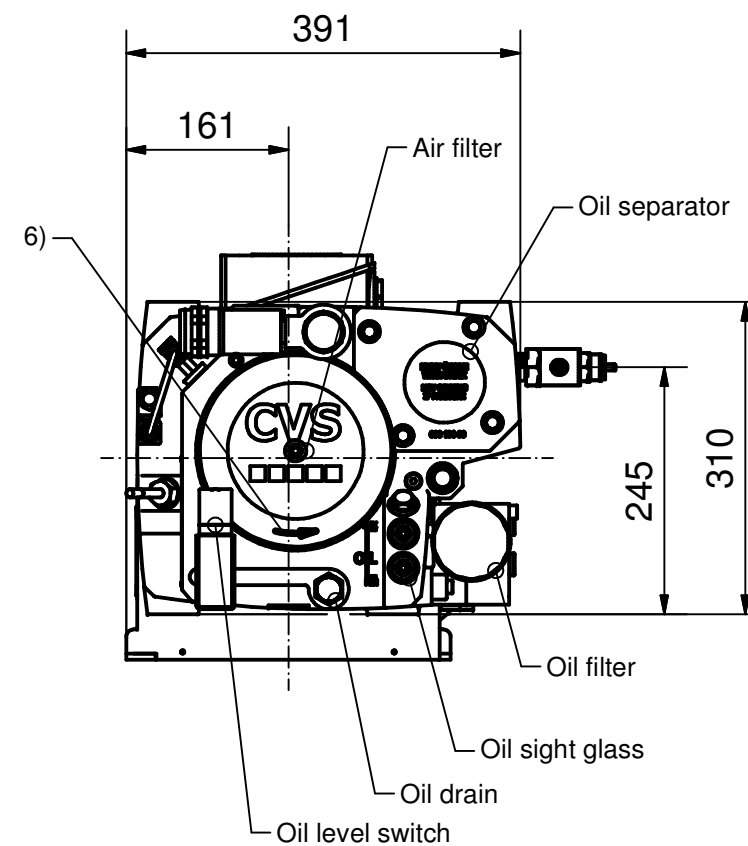

Rotary vane compressor Type RPO 800

8	8 280-00 Ä	Maßblatt - Dimension sheet
Index	Änderungsnr. Modification no.	250 179-00 M
mw	12.05.2016	
Name	Datum Date	

Compressor Type RPO	Suction volume flow [ltr / min]	Motor-rated power @ 10barg [kW]	Weight of Compressor [kg]	Weight e-motor [kg] 10)	Total weight [kg] 7),11)
800	770	7,5	67	44	111

Technical Data:

- Suction pressure 1 bar
- Cooling air temperature min -40 °C / max +40 °C
other temperatures are to clarify with CVS
- Cooling air volume flow rate max 1100 m³/h
- Operating mode: Load - unload operation
Load - idle - unload operation
⑧ Load - idle - temperature run - unload operation

Driving motor:

- Voltage 3 x 400V, 50Hz
- Design form: B35
- Degree of protection: IP55 vibration proofed
- Rotational speed: 1500 1/min

- Pipework to the oil cooler in case of blow direction "right".
- Pressure air outlet optionally "laterally" or "behind".
In case of pressure air outlet "right" only "laterally" possible.
- Fastening trapped hole M12 x 26 deep.
Needed min. thread length 24mm!
- Free space for oil filter exchange
(Oil separator, air filter, oil filter).
- Width for blow out channel.
To keep the stagnation pressure as low as possible,
should the exhaust channel should be expanded.
- Rotating direction on the compressor service side /
seen on the driving shaft "left".
- Weight information: compressor without oil filling.
- Adapter flange for e-motor
- Motor terminal box typically "on top",
"right" or "left" after consultation.
- From 01.01.2013 is used motor type 1LE1.
- Total weight with motor type 1LE1.
- Minimum distance to the wall!