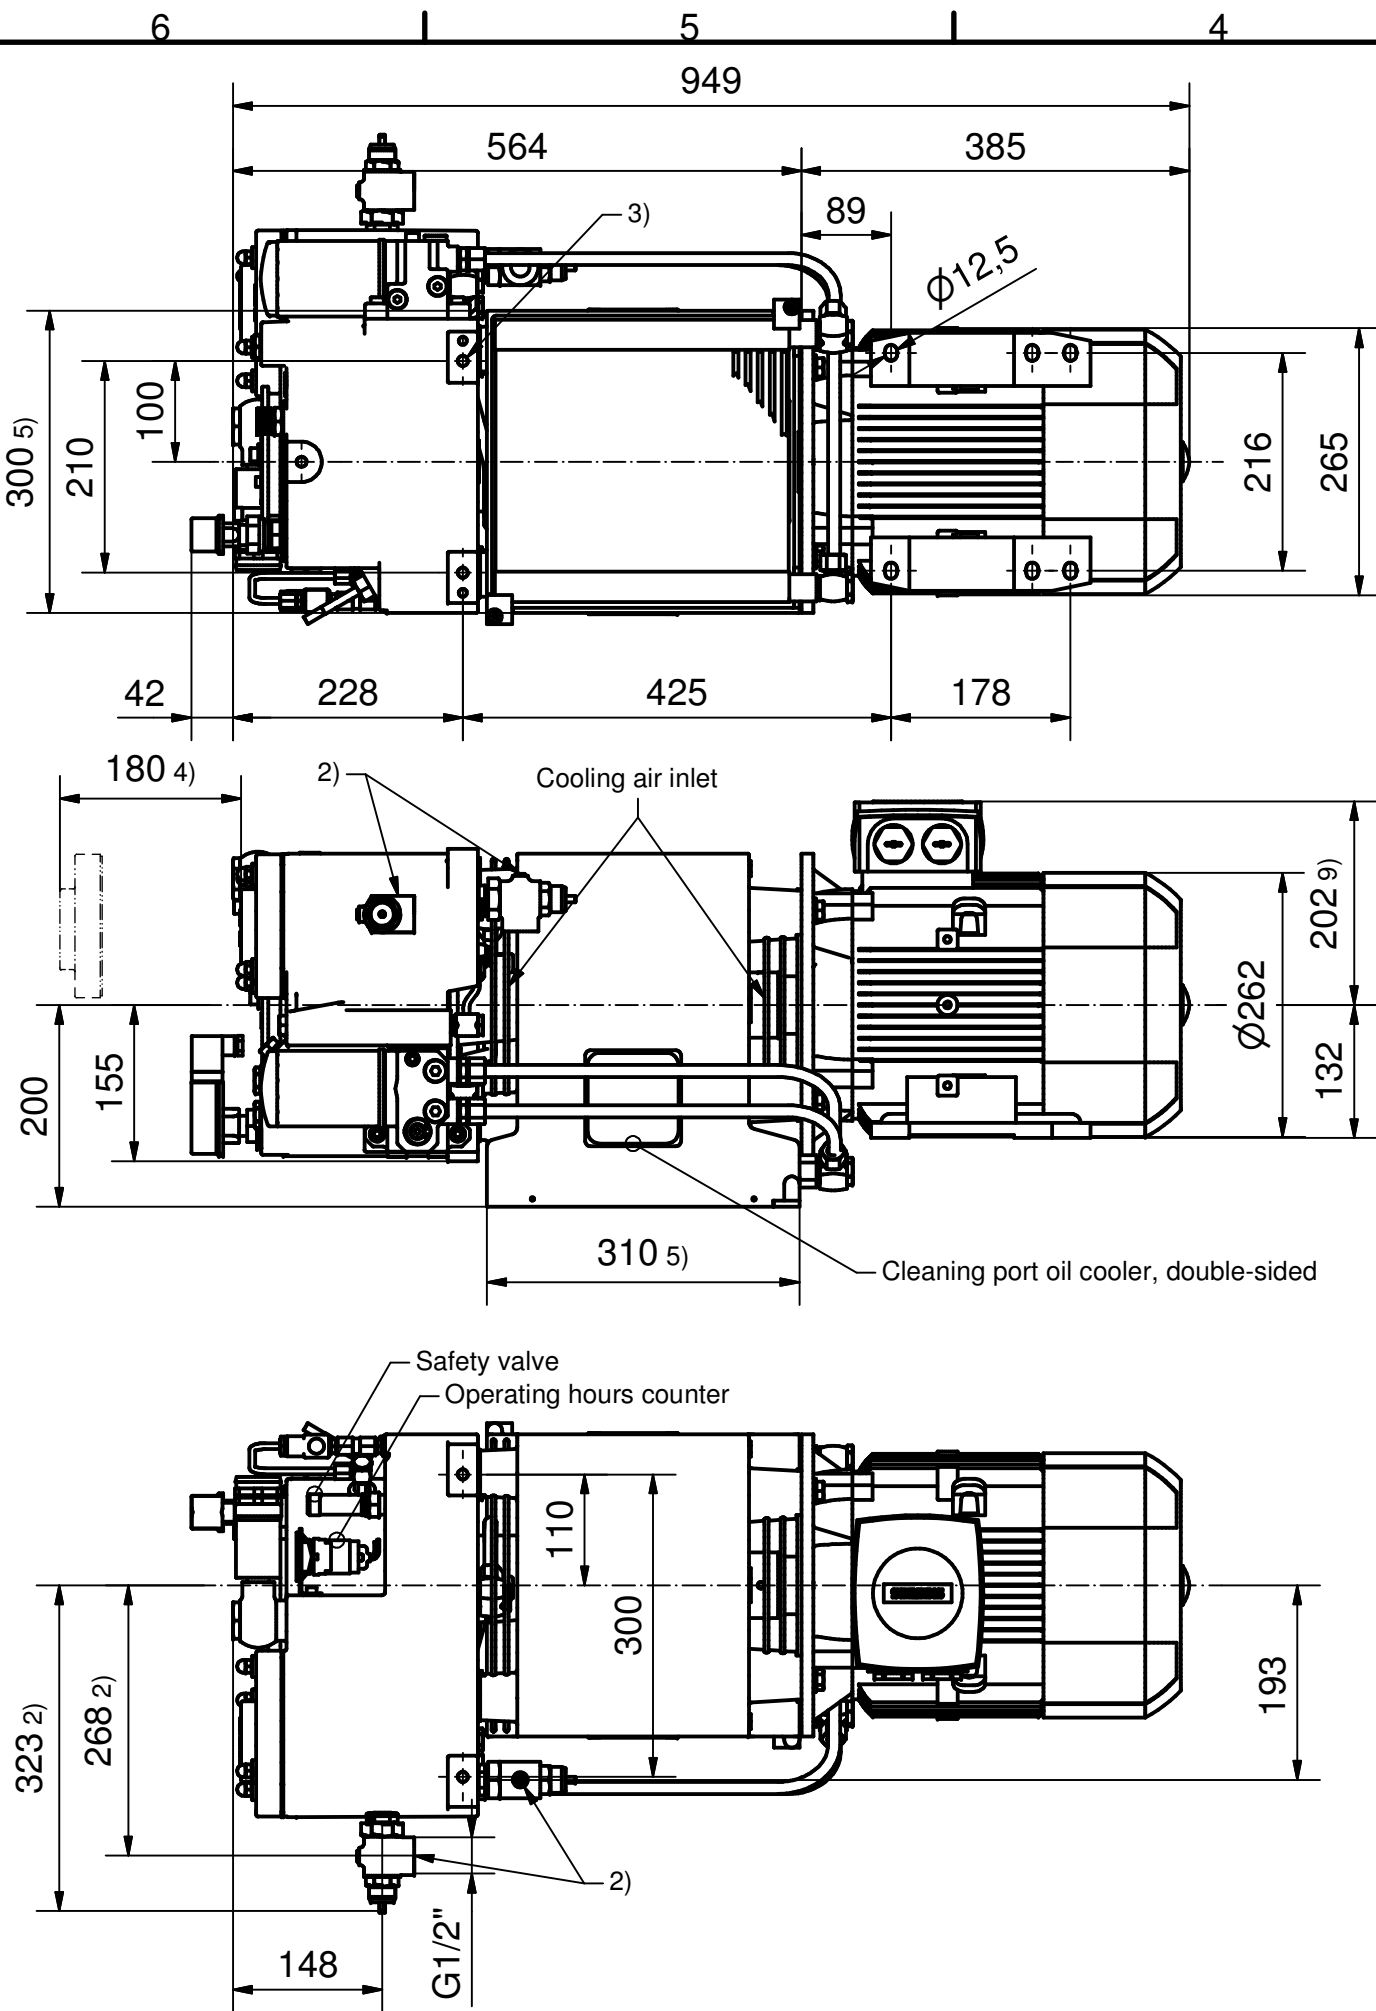

Rotary vane compressor Type RPO 800

8	8 280-00 Ä	Maßblatt - Dimension sheet
Index	Änderungsnr. Modification no.	250 179-00 M
mw	12.05.2016	
Name	Datum Date	

Compressor Type RPO	Suction volume flow [ltr / min]	Motor-rated power @ 10barg [kW]	Weight of Compressor [kg]	Weight e-motor [kg] 10)	Total weight [kg] 7),11)
800	770	7,5	67	44	111

Technical Data:

- Suction pressure 1 bar
- Cooling air temperature min -40 °C / max +40 °C
other temperatures are to clarify with CVS
- Cooling air volume flow rate max 1100 m³/h
- Operating mode: Load - unload operation
Load - idle - unload operation
⑧ Load - idle - temperature run - unload operation

Driving motor:

- Voltage 3 x 400V, 50Hz
- Design form: B35
- Degree of protection: IP55 vibration proofed
- Rotational speed: 1500 1/min

- Pipework to the oil cooler in case of blow direction "right".
- Pressure air outlet optionally "laterally" or "behind".
In case of pressure air outlet "right" only "laterally" possible.
- Fastening trapped hole M12 x 26 deep.
Needed min. thread length 24mm!
- Free space for oil filter exchange
(Oil separator, air filter, oil filter).
- Width for blow out channel.
To keep the stagnation pressure as low as possible,
should the exhaust channel should be expanded.
- Rotating direction on the compressor service side /
seen on the driving shaft "left".
- Weight information: compressor without oil filling.
- Adapter flange for e-motor
- Motor terminal box typically "on top",
"right" or "left" after consultation.
- From 01.01.2013 is used motor type 1LE1.
- Total weight with motor type 1LE1.
- Minimum distance to the wall!