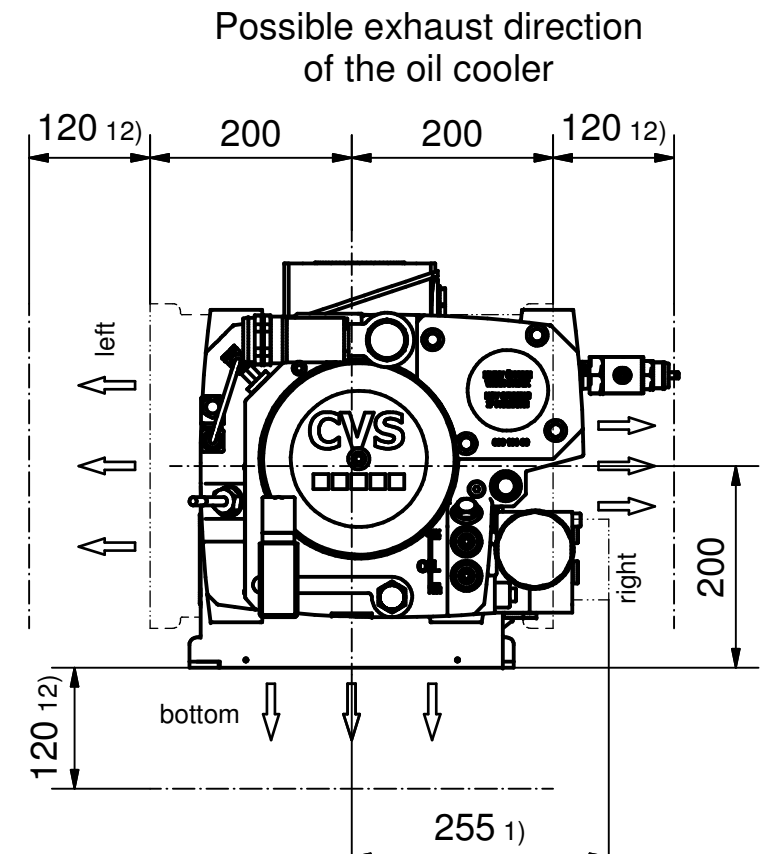

Rotary vane compressor Type RPO 800

8	8 280-00 Ä	Maßblatt - Dimension sheet
Index	Änderungsnr. Modification no.	250 179-00 M
mw	12.05.2016	
Name	Datum Date	

Compressor Type RPO	Suction volume flow [ltr / min]	Motor-rated power @ 10barg [kW]	Weight of Compressor [kg]	Weight e-motor [kg] 10)	Total weight [kg] 7),11)
800	770	7,5	67	44	111

Technical Data:

- Suction pressure 1 bar
- Cooling air temperature min -40 °C / max +40 °C
other temperatures are to clarify with CVS
- Cooling air volume flow rate max 1100 m³/h
- Operating mode: Load - unload operation
Load - idle - unload operation
⑧ Load - idle - temperature run - unload operation

Driving motor:

- Voltage 3 x 400V, 50Hz
- Design form: B35
- Degree of protection: IP55 vibration proofed
- Rotational speed: 1500 1/min

- Pipework to the oil cooler in case of blow direction "right".
- Pressure air outlet optionally "laterally" or "behind".
In case of pressure air outlet "right" only "laterally" possible.
- Fastening trapped hole M12 x 26 deep.
Needed min. thread length 24mm!
- Free space for oil filter exchange
(Oil separator, air filter, oil filter).
- Width for blow out channel.
To keep the stagnation pressure as low as possible,
should the exhaust channel should be expanded.
- Rotating direction on the compressor service side /
seen on the driving shaft "left".
- Weight information: compressor without oil filling.
- Adapter flange for e-motor
- Motor terminal box typically "on top",
"right" or "left" after consultation.
- From 01.01.2013 is used motor type 1LE1.
- Total weight with motor type 1LE1.
- Minimum distance to the wall!